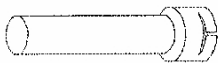

**Wide slot nozzle 300 x 12 mm for LHS 60L, VULCAN E**  
**107.272: Wide slot nozzle 300 x 12 mm, push-fit**

**Extension nozzle for LHS 60L, VULCAN E**  
**107.273: Extension nozzle 500 x 60 mm, push-fit**